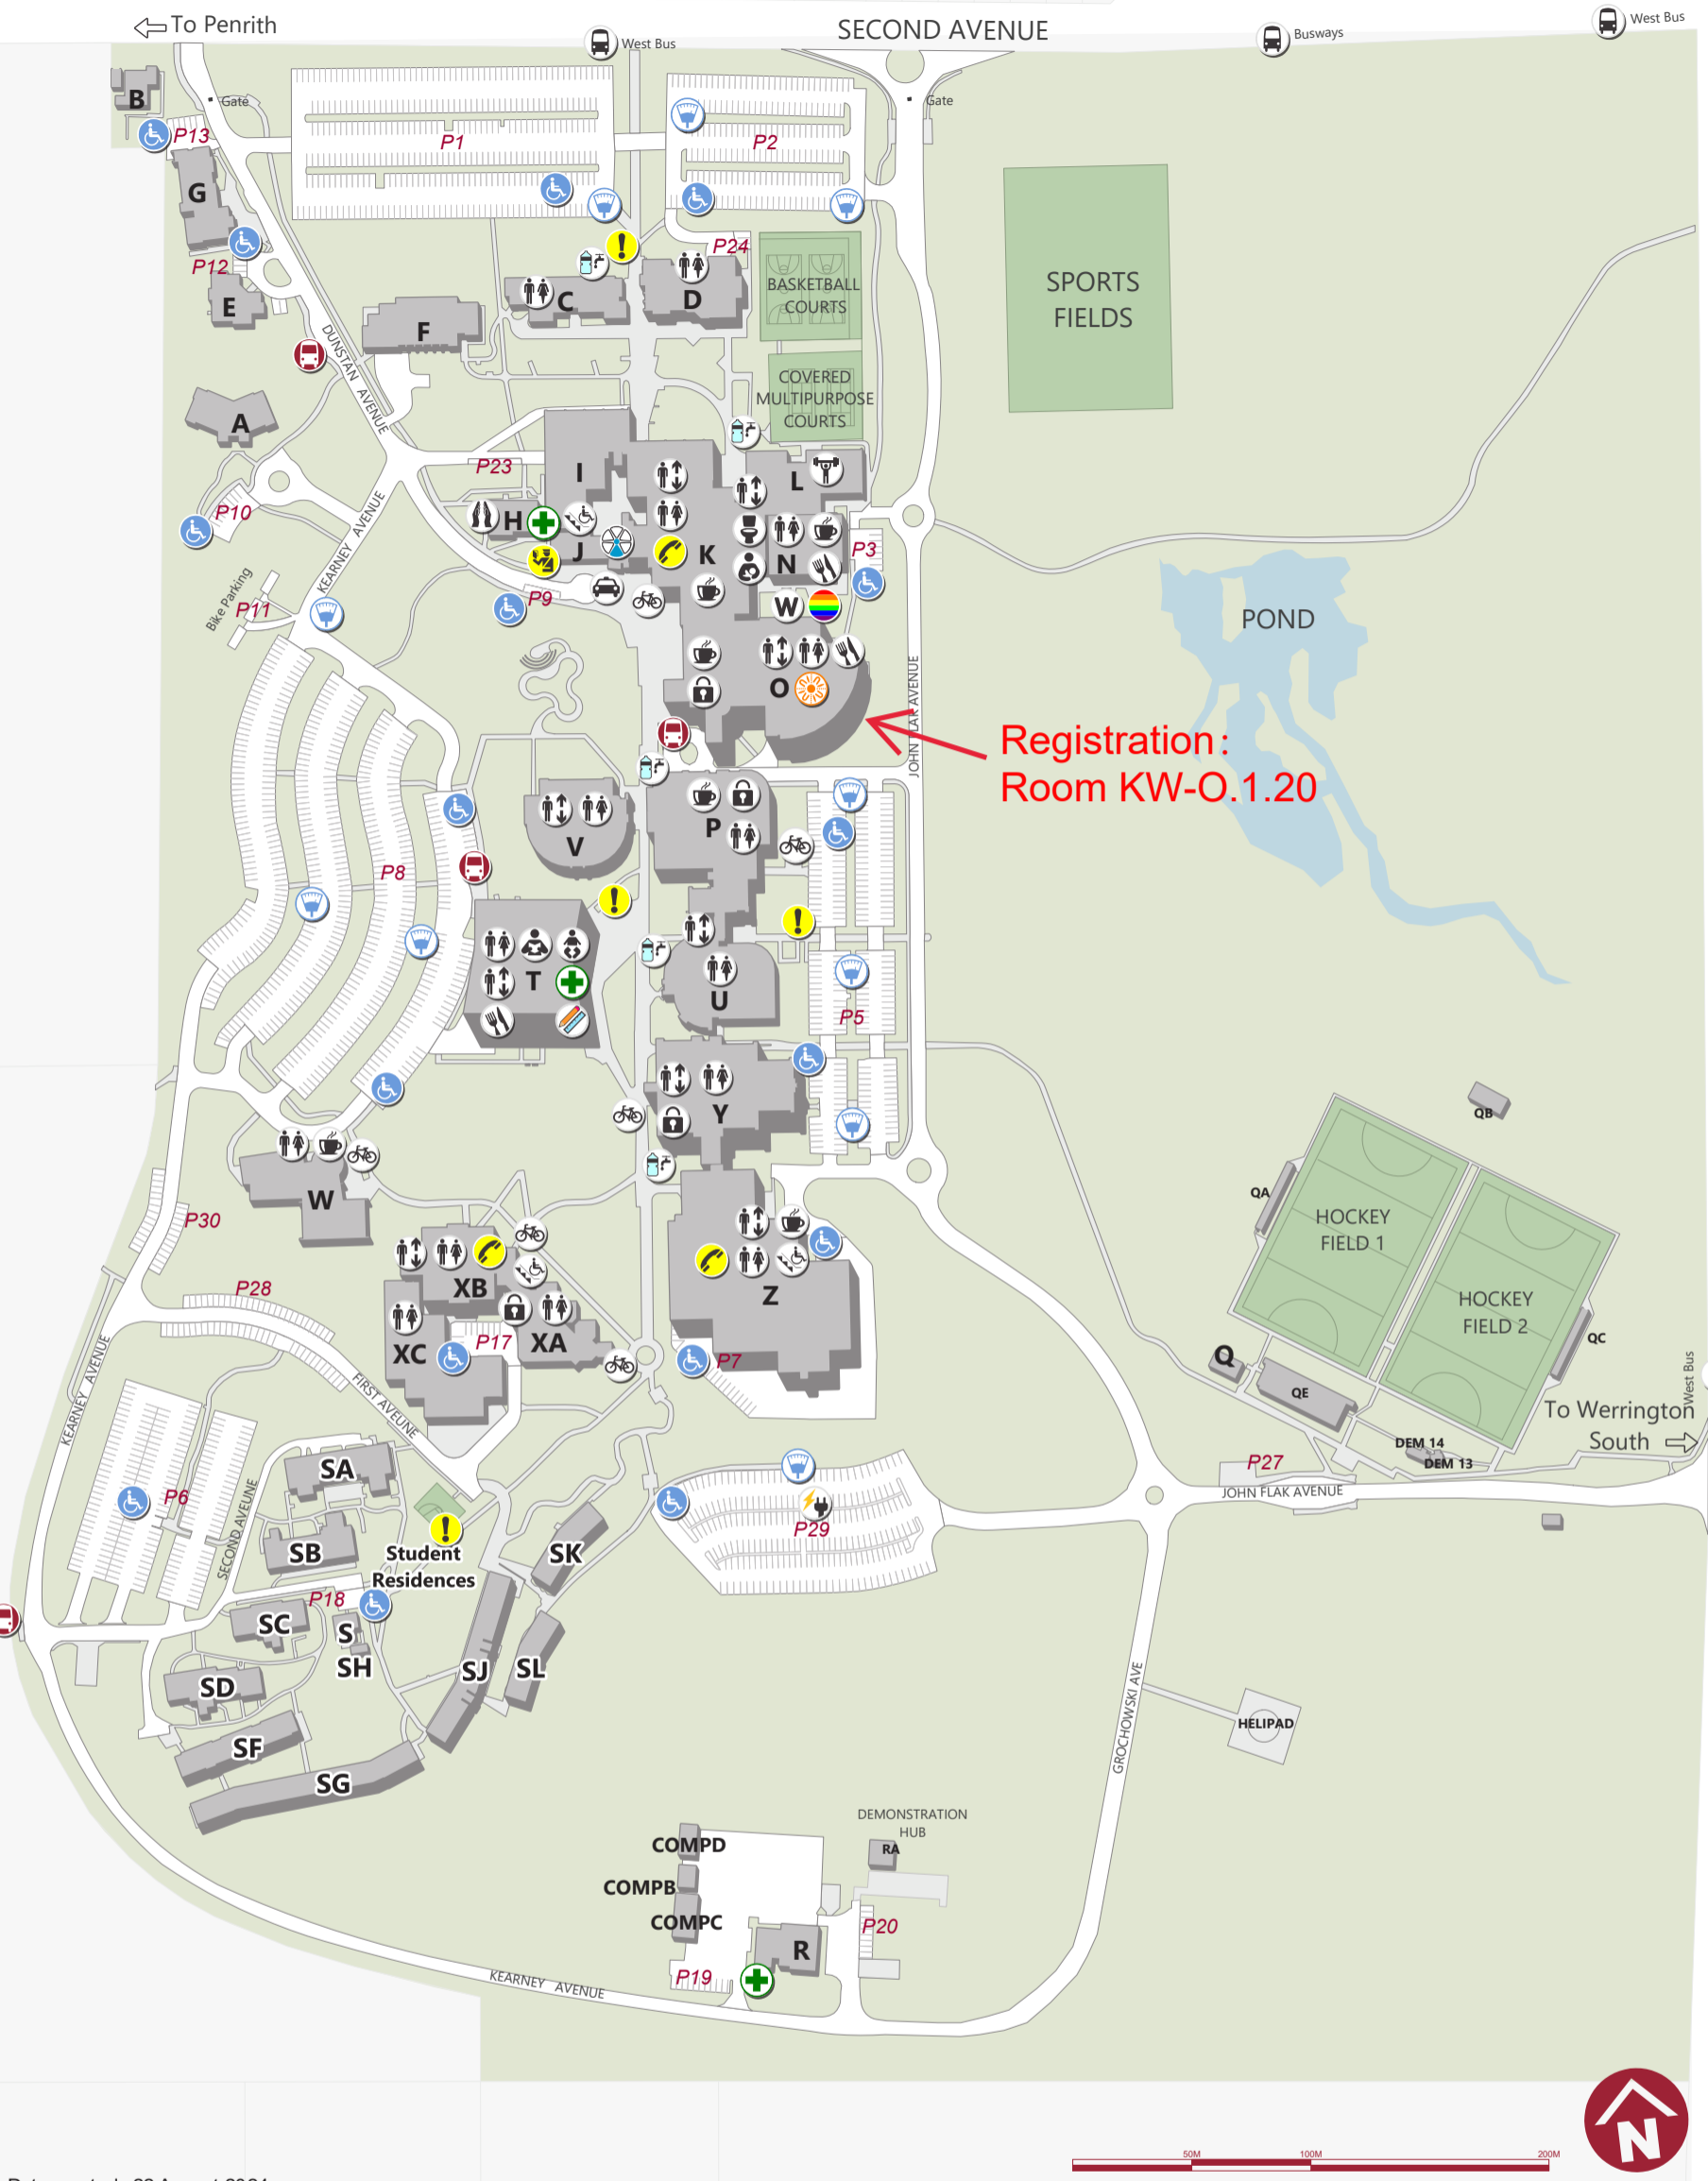

Penrith, Kingswood campus

O'CONNELL STREET

Registration:
Room KW-O.1.20

WESTERN SYDNEY UNIVERSITY

- Accessible Lift
- Accessible Parking
- Baby Change Room
- Bike Rack
- Campus Safety & Security Office
- Emergency Contact Point
- Emergency Phone
- EV Charging Station
- Filtered Water Refill Station
- First Aid
For first aid & emergencies contact Campus Safety & Security
- Food Outlets
- Gender Neutral Bathroom
- Gym
- Kitchenette
- Learning Commons
- Library
- Lift
- Lockers
- Multi Faith Centre
- NRMA Meeting Point
- Parent Room
- Parking Ticket Machine
- Public Bus Stop
- Public Toilet (including Accessible)
Enhanced Access Toilet located in building P
- Shuttle Bus Stop
- Stationery Vending Machine
- Student Central